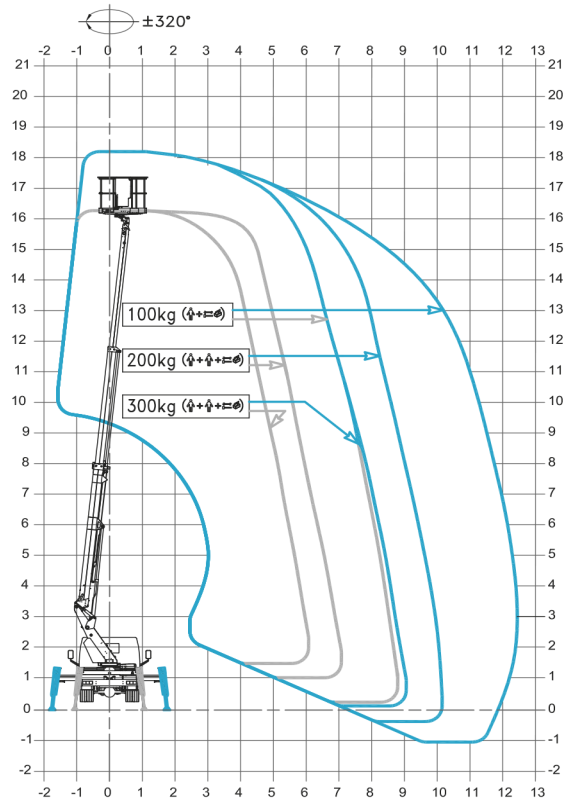

SPECIFICATION

# CTEB-LIFT 18

**WORKING ENVELOPE**

\* outreach and height max values and repeatability can change within ± 3% due to manufacturing variation and working condition.

**DIMENSIONS**