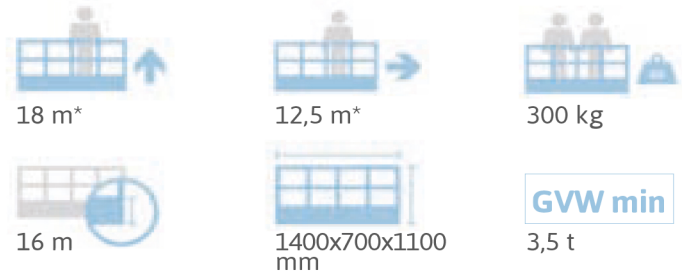

# CTEB-LIFT 18

**WORKING ENVELOPE**

\* outreach and height max values and repeatability can change within ± 3% due to manufacturing variation and working condition.

**DIMENSIONS**